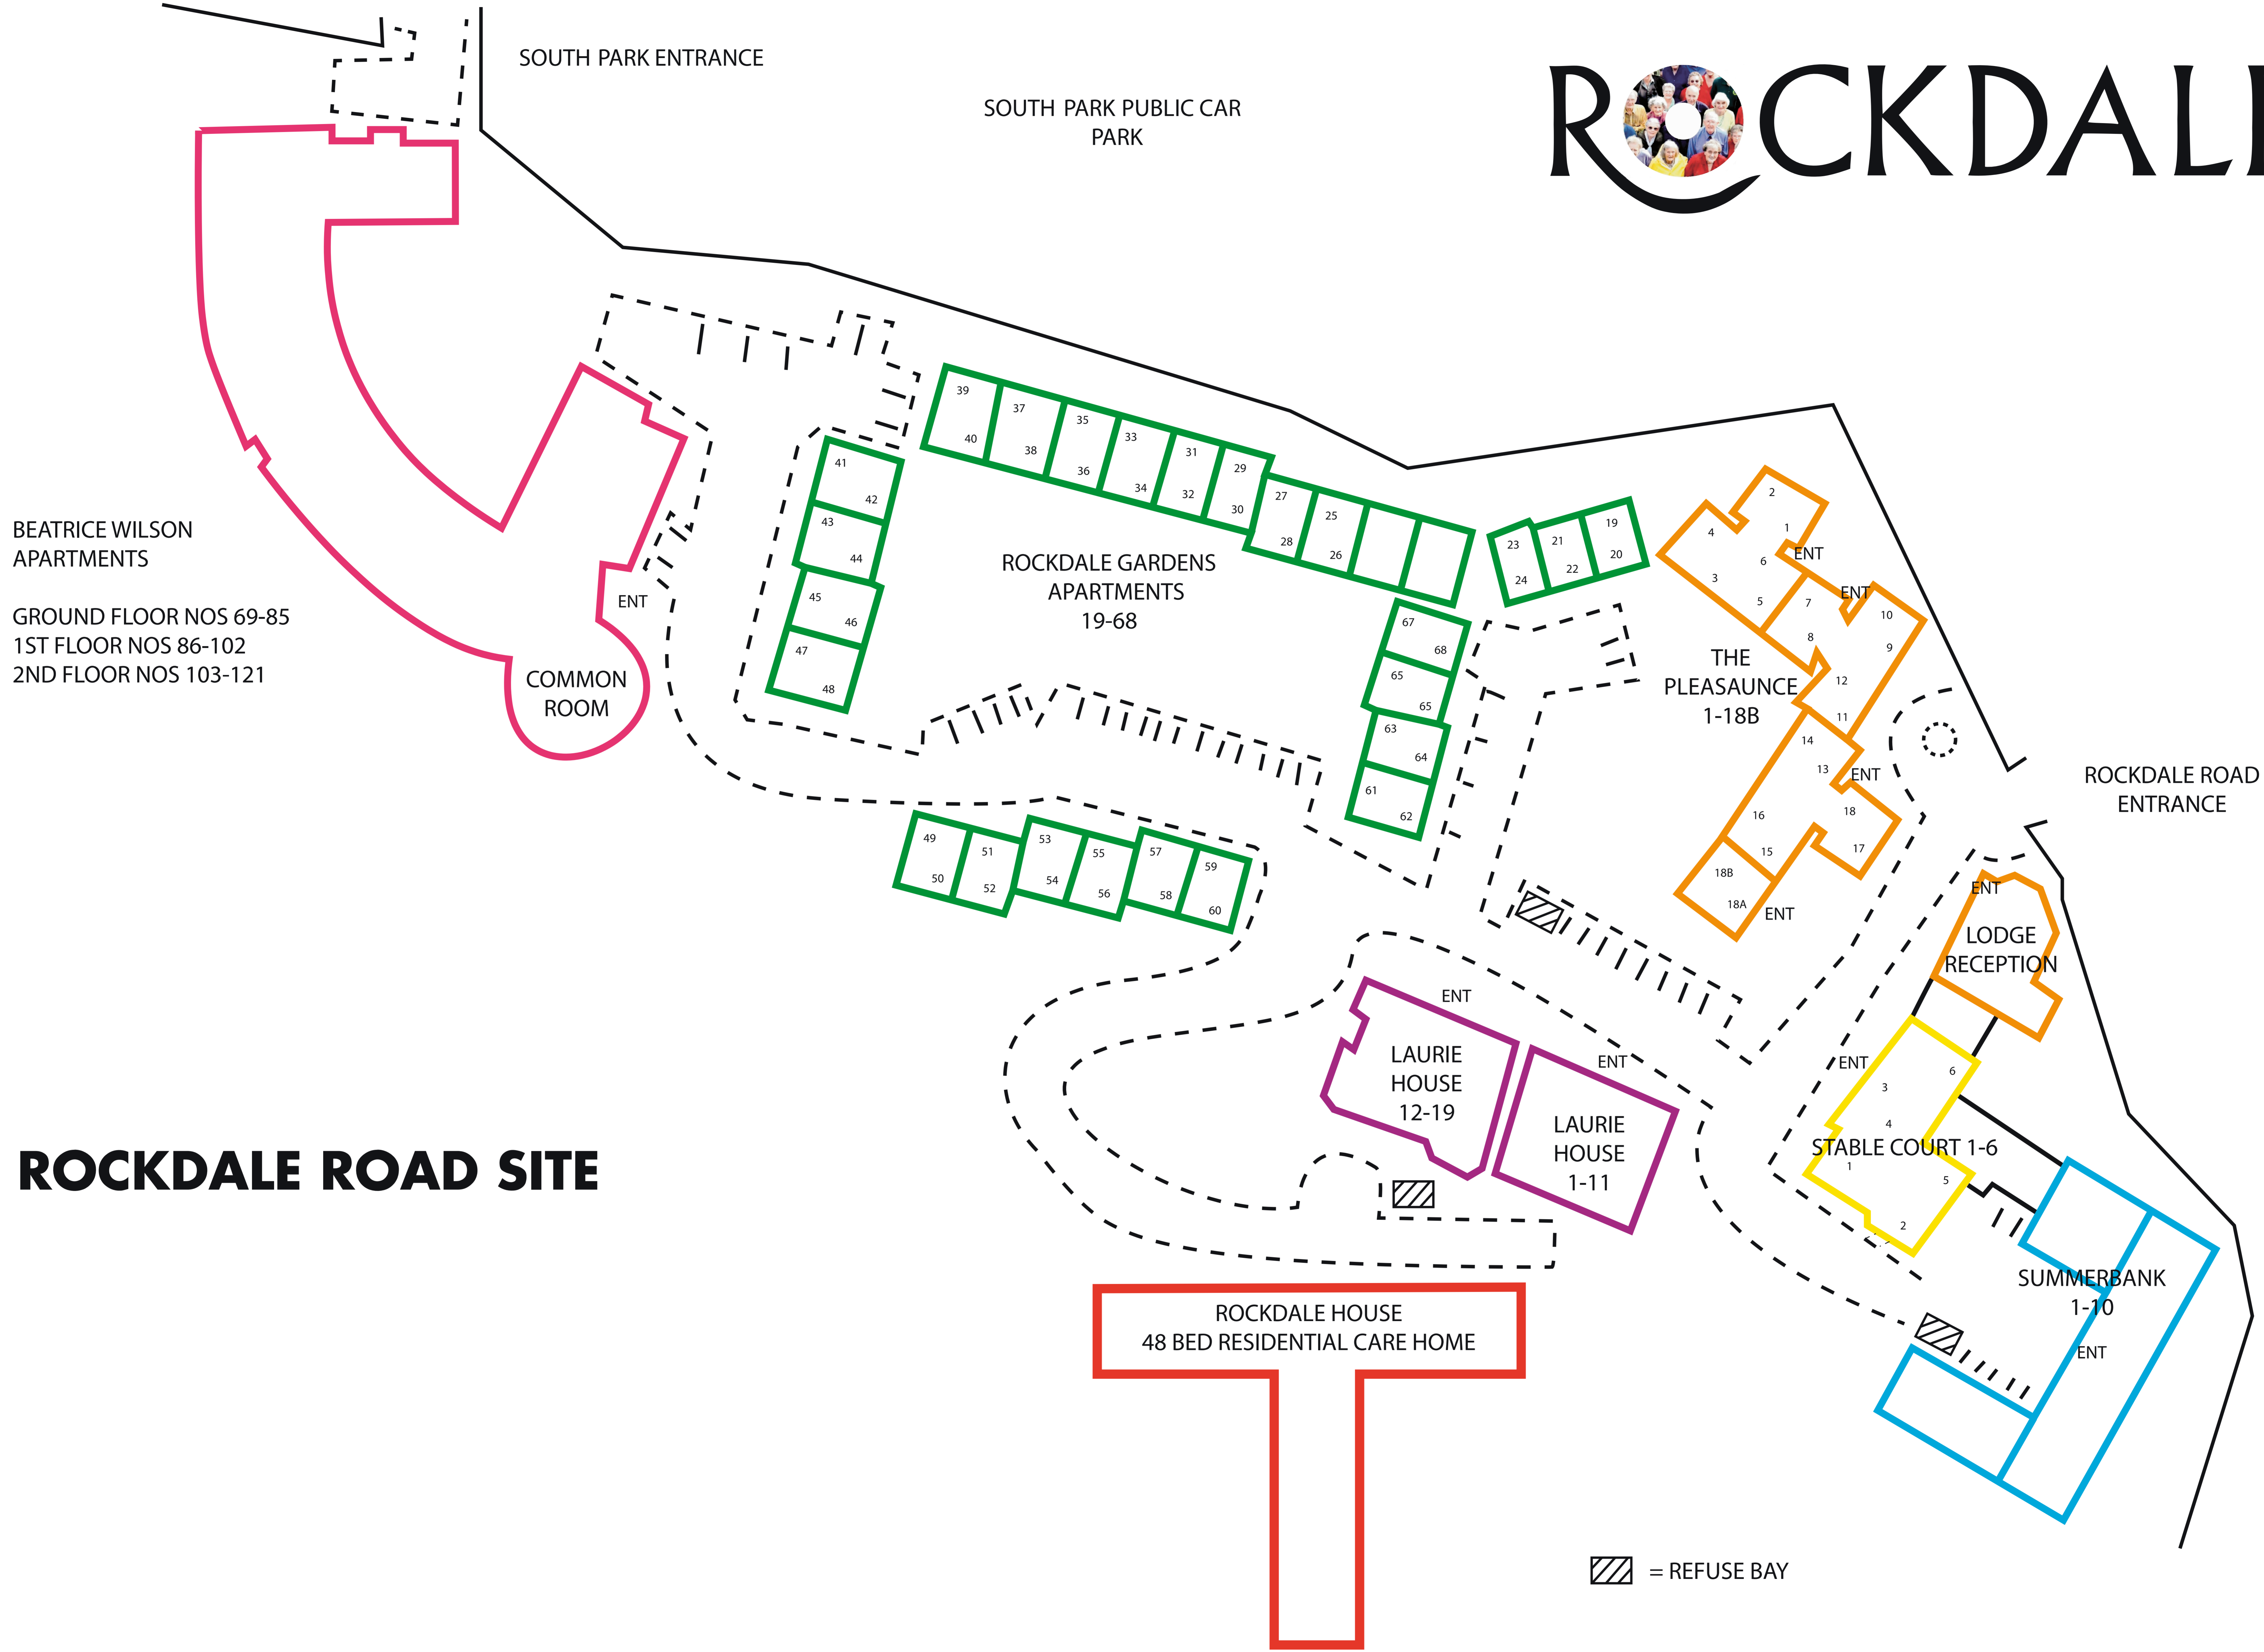

ROCKDALE

BEATRICE WILSON APARTMENTS
GROUND FLOOR NOS 69-85
1ST FLOOR NOS 86-102
2ND FLOOR NOS 103-121

ROCKDALE ROAD SITE

▨ = REFUSE BAY