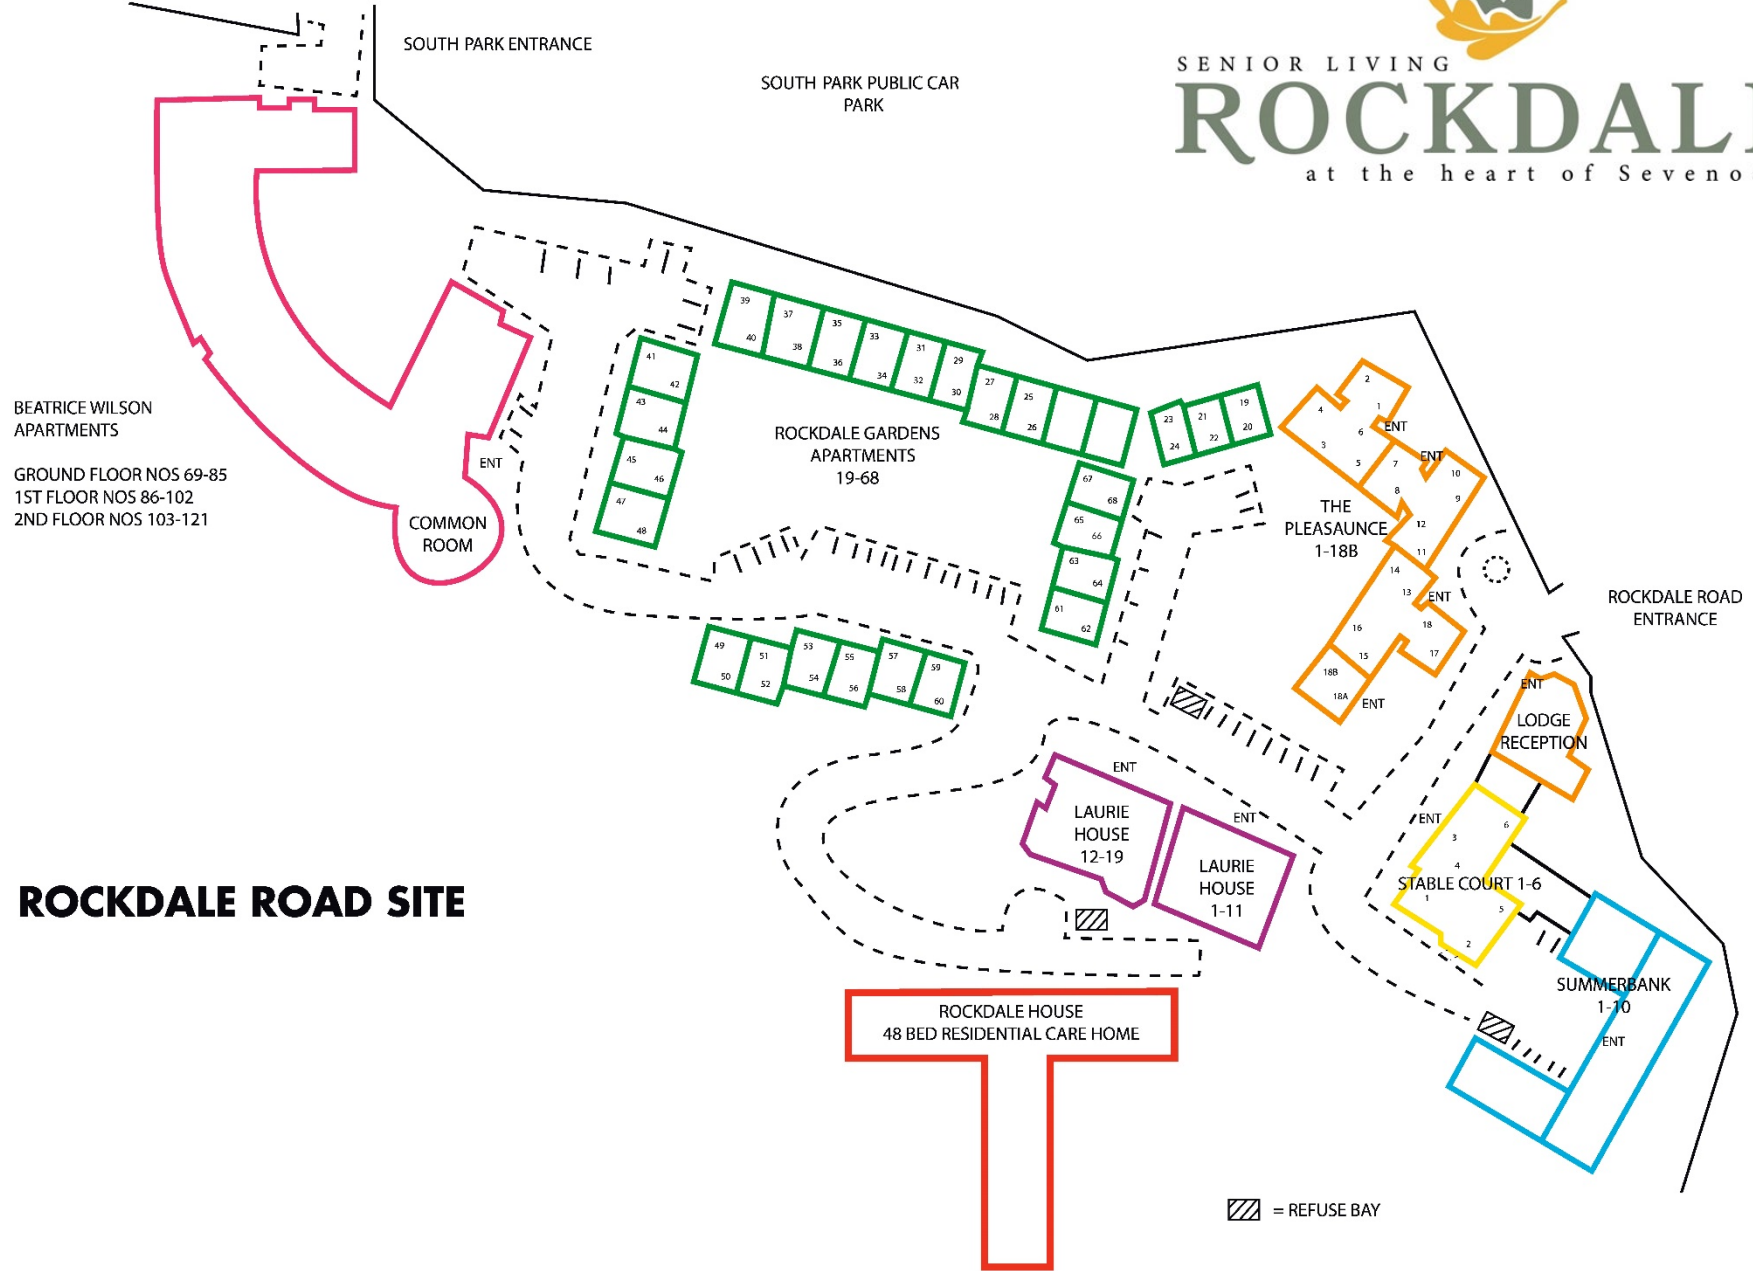

SENIOR LIVING  
**ROCKDALE**  
at the heart of Sevenoaks

SOUTH PARK ENTRANCE

SOUTH PARK PUBLIC CAR PARK

BEATRICE WILSON APARTMENTS  
GROUND FLOOR NOS 69-85  
1ST FLOOR NOS 86-102  
2ND FLOOR NOS 103-121

ROCKDALE GARDENS APARTMENTS 19-68

THE PLEASANCE 1-18B

ROCKDALE ROAD ENTRANCE

**ROCKDALE ROAD SITE**

LAURIE HOUSE 12-19

LAURIE HOUSE 1-11

STABLE COURT 1-6

SUMMERBANK 1-10

ROCKDALE HOUSE 48 BED RESIDENTIAL CARE HOME

 = REFUSE BAY